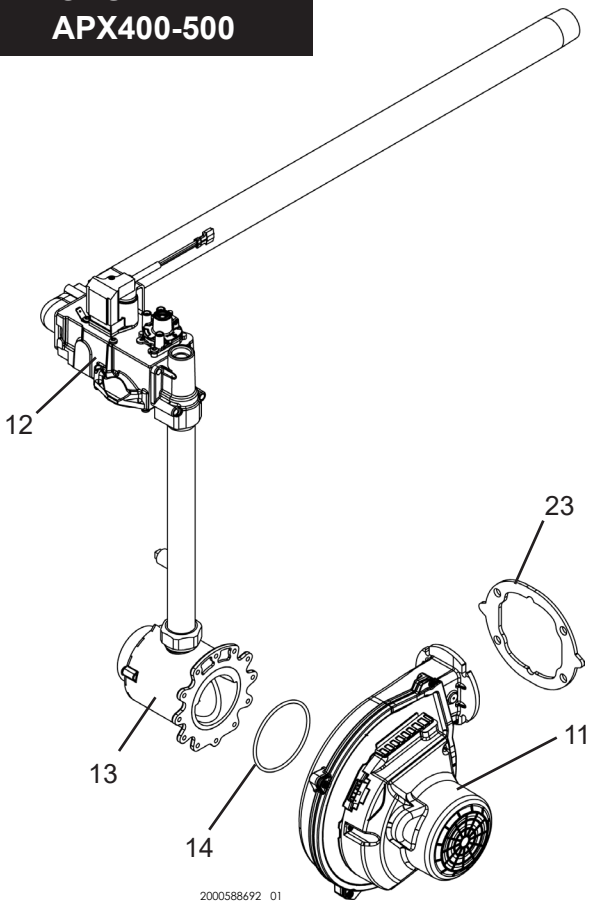

**GAS TRAIN
APX0650-1000**

CONTROLS

HEAT EXCHANGER

ITEM NO.	PART NO.	DESCRIPTION	MODEL
HEAT EXCHANGER ASSEMBLIES			
1	100330273	HEAT EXCHANGER ASSEMBLY	APX0400
1	100330274	HEAT EXCHANGER ASSEMBLY	APX0500
1	100330275	HEAT EXCHANGER ASSEMBLY	APX0650
1	100330276	HEAT EXCHANGER ASSEMBLY	APX0800
1	100330277	HEAT EXCHANGER ASSEMBLY	APX1000
1	100383463	HEAT EXCHANGER ASSEMBLY, INDIRECT	APX0400-0650
1	100383464	HEAT EXCHANGER ASSEMBLY, INDIRECT	APX0800-1000
CONTROLS			
2	100208459*	LOW VOLTAGE CONNECTION BOARD, PRIOR SERIAL #2148	ALL
2	100351933	LOW VOLTAGE CONNECTION BOARD, BEG SERIAL #2148	ALL
3	100385591	CONTROL BOARD	APX0400
3	100385592	CONTROL BOARD	APX0500
3	100385593	CONTROL BOARD	APX0650
3	100385594	CONTROL BOARD	APX0800
3	100385596	CONTROL BOARD	APX1000
4	100330279*	DISPLAY ASSEMBLY INTERFACE	ALL
5	100208563*	SENSOR, INLET	ALL
6	100208558*	SENSOR, OUTLET	ALL
-	100330186*	SENSOR, FLUE W/ GROMMET	ALL
7	100208381*	SWITCH, AIR PRESSURE (NO SWITCH FOR 500, sfjksanfkdnsnfksa.bnfnjkewhmf650, OR 1000 MODELS)	APX0400 & APX0800
8	100208242	SWITCH, POWER ON/OFF	ALL
9	100208509	PUMP RELAY	ALL
10	100340202	TRANSFORMER, 120 X 24V, 100VA, 50/60 HZ	ALL
-	100276808	K,SWITCH, LIMIT, HI, 115 DEG	ALL
GAS TRAIN			
11	100330187	FAN W/ GASKETS	APX0400-0500