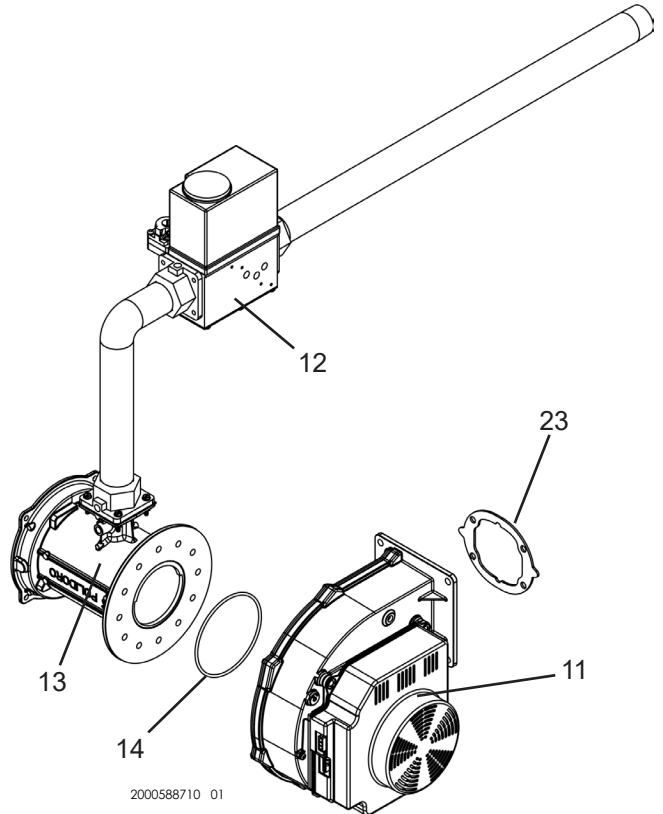

**GAS TRAIN
APX0650-1000**

CONTROLS

HEAT EXCHANGER

ITEM NO.	PART NO.	DESCRIPTION	MODEL
HEAT EXCHANGER ASSEMBLIES			
1	100330273	HEAT EXCHANGER ASSEMBLY	APX0400
1	100330274	HEAT EXCHANGER ASSEMBLY	APX0500
1	100330275	HEAT EXCHANGER ASSEMBLY	APX0650
1	100330276	HEAT EXCHANGER ASSEMBLY	APX0800
1	100330277	HEAT EXCHANGER ASSEMBLY	APX1000
1	100383463	HEAT EXCHANGER ASSEMBLY, INDIRECT	APX0400-0650
1	100383464	HEAT EXCHANGER ASSEMBLY, INDIRECT	APX0800-1000
CONTROLS			
2	100208459*	LOW VOLTAGE CONNECTION BOARD, PRIOR SERIAL #2148	ALL
2	100351933	LOW VOLTAGE CONNECTION BOARD, BEG SERIAL #2148	ALL
3	100385591	CONTROL BOARD	APX0400
3	100385592	CONTROL BOARD	APX0500
3	100385593	CONTROL BOARD	APX0650
3	100385594	CONTROL BOARD	APX0800
3	100385596	CONTROL BOARD	APX1000
4	100330279*	DISPLAY ASSEMBLY INTERFACE	ALL
5	100208563*	SENSOR, INLET	ALL
6	100208558*	SENSOR, OUTLET	ALL
-	100330186*	SENSOR, FLUE W/ GROMMET	ALL
7	100208381*	SWITCH, AIR PRESSURE (NO SWITCH FOR 500, sfjksanfkdnsnfksa.bnfnjkewhmf650, OR 1000 MODELS)	APX0400 & APX0800
8	100208242	SWITCH, POWER ON/OFF	ALL
9	100208509	PUMP RELAY	ALL
10	100340202	TRANSFORMER, 120 X 24V, 100VA, 50/60 HZ	ALL
-	100276808	K,SWITCH, LIMIT, HI, 115 DEG	ALL
GAS TRAIN			
11	100330187	FAN W/ GASKETS	APX0400-0500