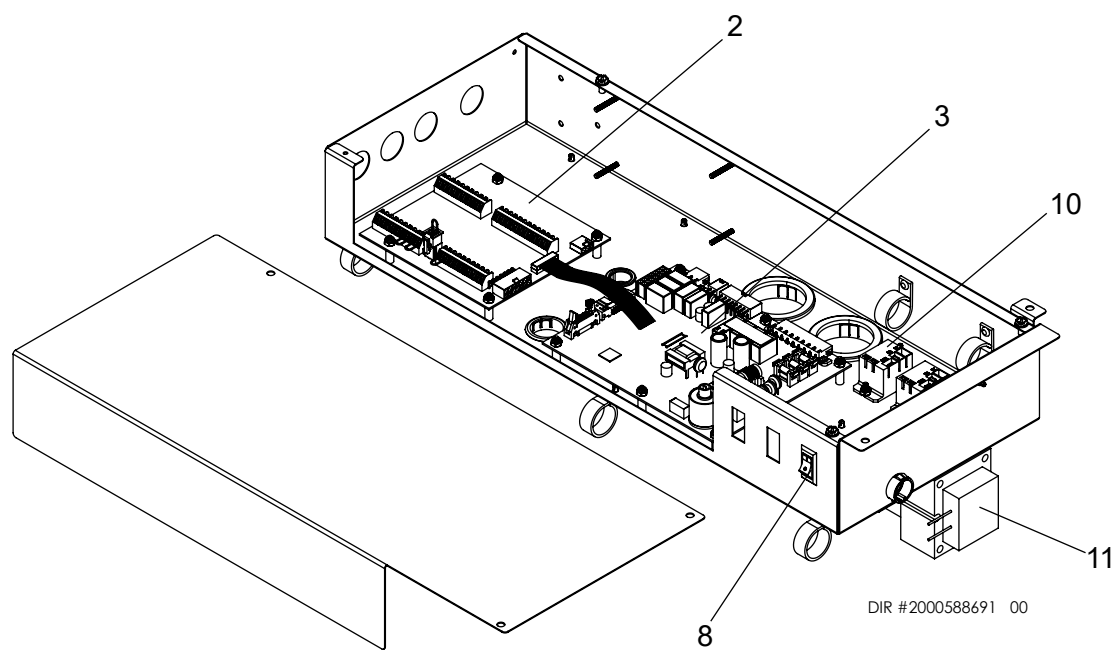

**GAS TRAIN
APX0650-1000**

CONTROLS

HEAT EXCHANGER

ITEM NO.	PART NO.	DESCRIPTION	MODEL
HEAT EXCHANGER ASSEMBLIES			
1	100330273	HEAT EXCHANGER ASSEMBLY	APX0400
1	100330274	HEAT EXCHANGER ASSEMBLY	APX0500
1	100330275	HEAT EXCHANGER ASSEMBLY	APX0650
1	100330276	HEAT EXCHANGER ASSEMBLY	APX0800
1	100330277	HEAT EXCHANGER ASSEMBLY	APX1000
1	100383463	HEAT EXCHANGER ASSEMBLY, INDIRECT	APX0400-0650
1	100383464	HEAT EXCHANGER ASSEMBLY, INDIRECT	APX0800-1000
CONTROLS			
2	100208459*	LOW VOLTAGE CONNECTION BOARD, PRIOR SERIAL #2148	ALL
2	100351933	LOW VOLTAGE CONNECTION BOARD, BEG SERIAL #2148	ALL
3	100385591	CONTROL BOARD	APX0400
3	100385592	CONTROL BOARD	APX0500
3	100385593	CONTROL BOARD	APX0650
3	100385594	CONTROL BOARD	APX0800
3	100385596	CONTROL BOARD	APX1000
4	100330279*	DISPLAY ASSEMBLY INTERFACE	ALL
5	100208563*	SENSOR, INLET	ALL
6	100208558*	SENSOR, OUTLET	ALL
-	100330186*	SENSOR, FLUE W/ GROMMET	ALL
7	100208381*	SWITCH, AIR PRESSURE (NO SWITCH FOR 500, sfjksanfkdnsnfksa.bnfnjkewhmf650, OR 1000 MODELS)	APX0400 & APX0800
8	100208242	SWITCH, POWER ON/OFF	ALL
9	100208509	PUMP RELAY	ALL
10	100340202	TRANSFORMER, 120 X 24V, 100VA, 50/60 HZ	ALL
-	100276808	K,SWITCH, LIMIT, HI, 115 DEG	ALL
GAS TRAIN			
11	100330187	FAN W/ GASKETS	APX0400-0500