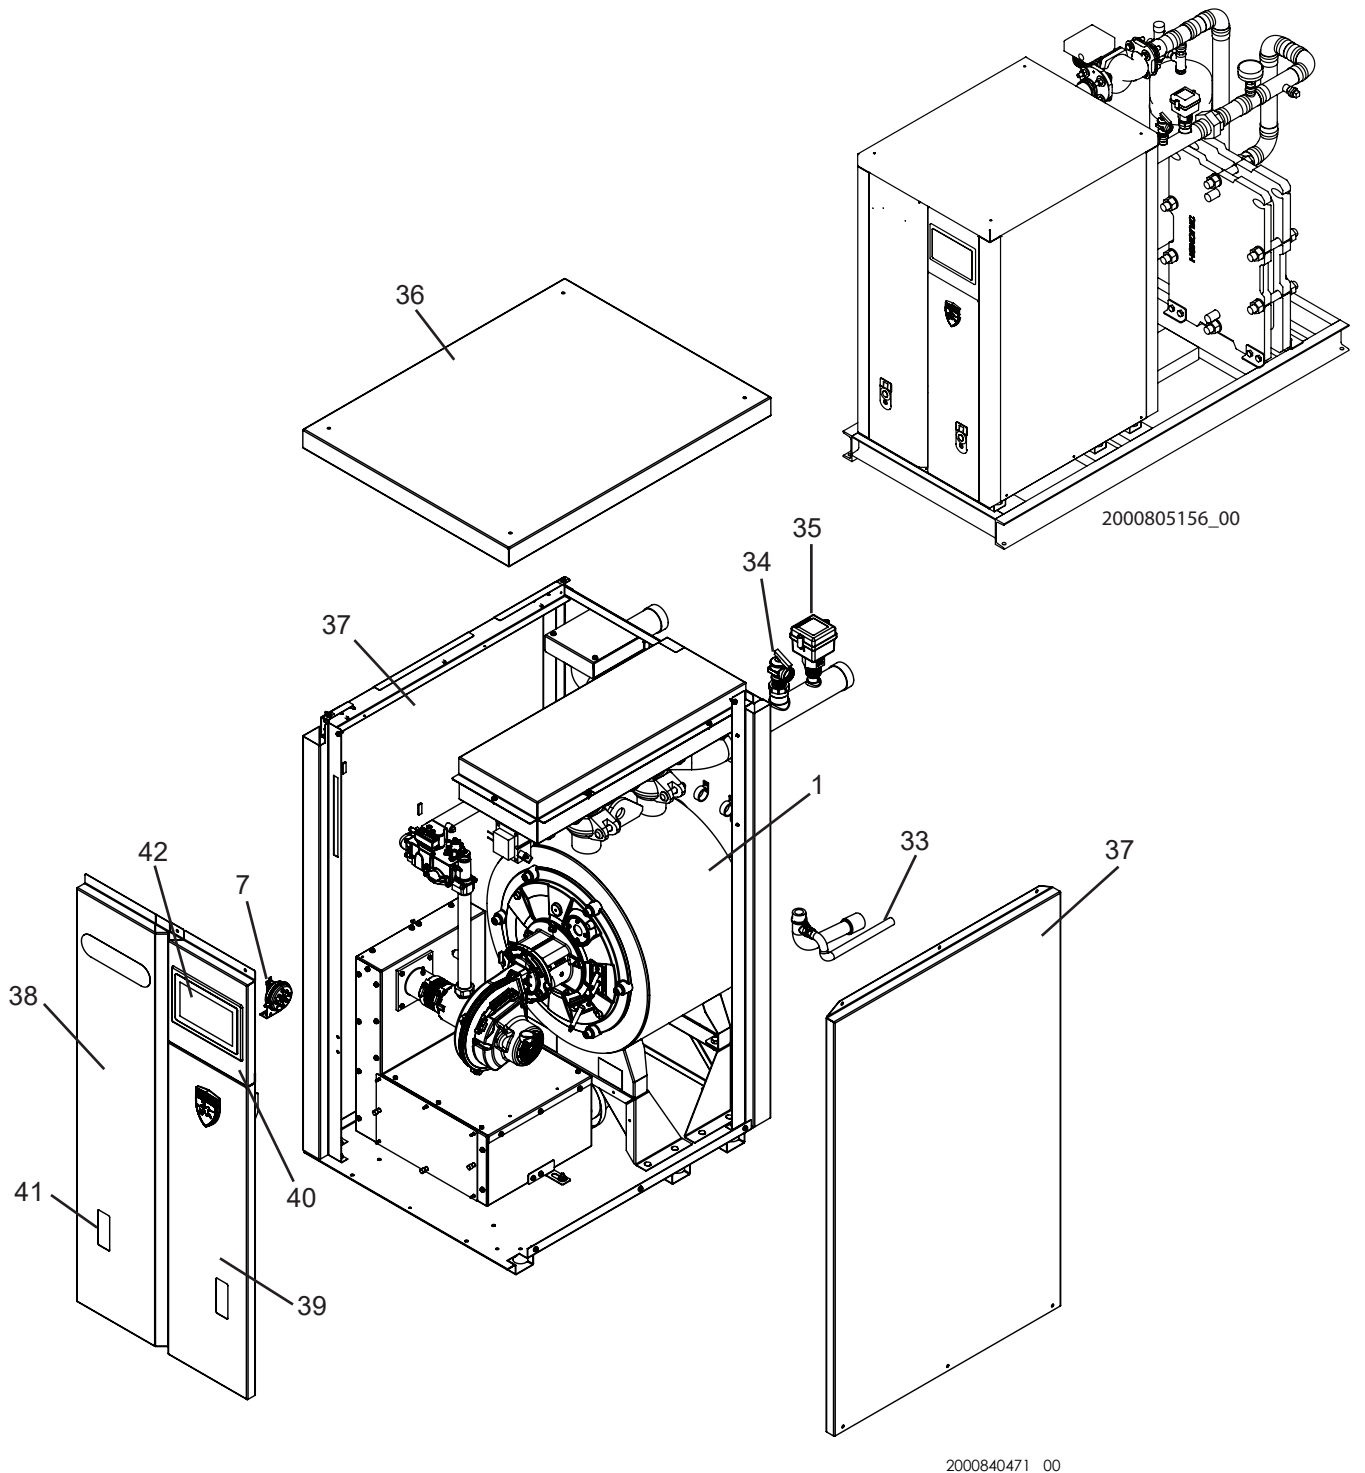

Aquas™ Commercial Pool Package APX0400 - 1000