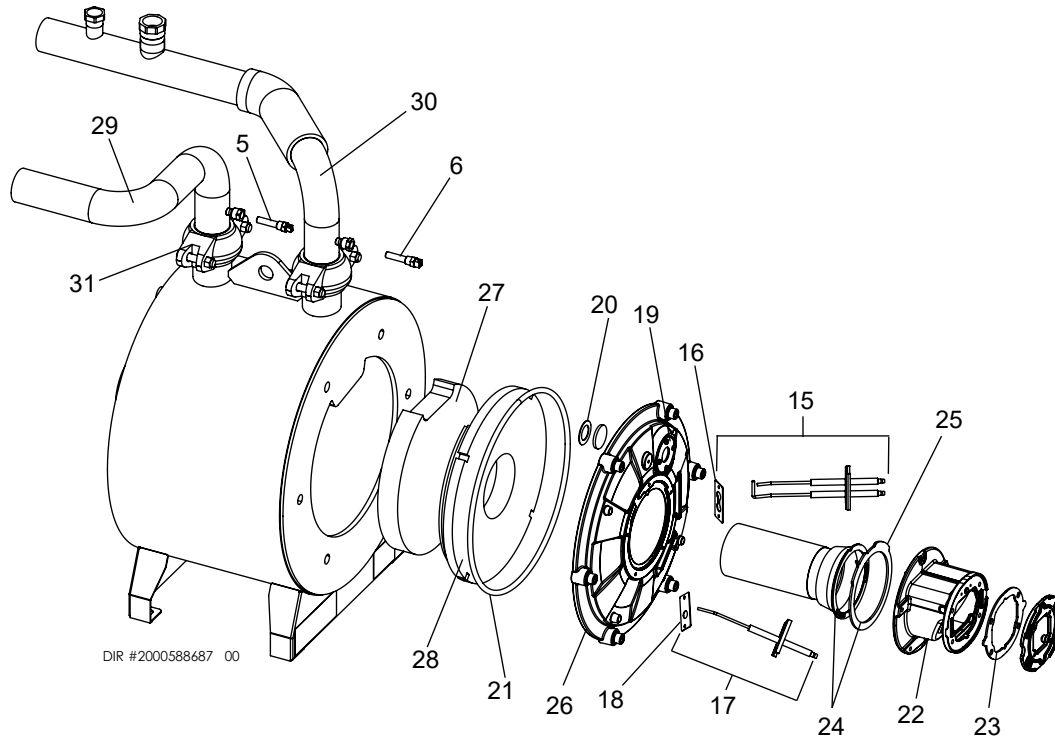

**GAS TRAIN
APX0650-1000**

CONTROLS

HEAT EXCHANGER

ITEM NO.	PART NO.	DESCRIPTION	MODEL
HEAT EXCHANGER ASSEMBLIES			
1	100330273	HEAT EXCHANGER ASSEMBLY	APX0400
1	100330274	HEAT EXCHANGER ASSEMBLY	APX0500
1	100330275	HEAT EXCHANGER ASSEMBLY	APX0650
1	100330276	HEAT EXCHANGER ASSEMBLY	APX0800
1	100330277	HEAT EXCHANGER ASSEMBLY	APX1000
1	100383463	HEAT EXCHANGER ASSEMBLY, INDIRECT	APX0400-0650
1	100383464	HEAT EXCHANGER ASSEMBLY, INDIRECT	APX0800-1000
CONTROLS			
2	100208459*	LOW VOLTAGE CONNECTION BOARD, PRIOR SERIAL #2148	ALL
2	100351933	LOW VOLTAGE CONNECTION BOARD, BEG SERIAL #2148	ALL
3	100385591	CONTROL BOARD	APX0400
3	100385592	CONTROL BOARD	APX0500
3	100385593	CONTROL BOARD	APX0650
3	100385594	CONTROL BOARD	APX0800
3	100385596	CONTROL BOARD	APX1000
4	100330279*	DISPLAY ASSEMBLY INTERFACE	ALL
5	100208563*	SENSOR, INLET	ALL
6	100208558*	SENSOR, OUTLET	ALL
-	100330186*	SENSOR, FLUE W/ GROMMET	ALL
7	100208381*	SWITCH, AIR PRESSURE (NO SWITCH FOR 500, sfjksanfkdnsnfksa.bnfnjkewhmf650, OR 1000 MODELS)	APX0400 & APX0800
8	100208242	SWITCH, POWER ON/OFF	ALL
9	100208509	PUMP RELAY	ALL
10	100340202	TRANSFORMER, 120 X 24V, 100VA, 50/60 HZ	ALL
-	100276808	K,SWITCH, LIMIT, HI, 115 DEG	ALL
GAS TRAIN			
11	100330187	FAN W/ GASKETS	APX0400-0500