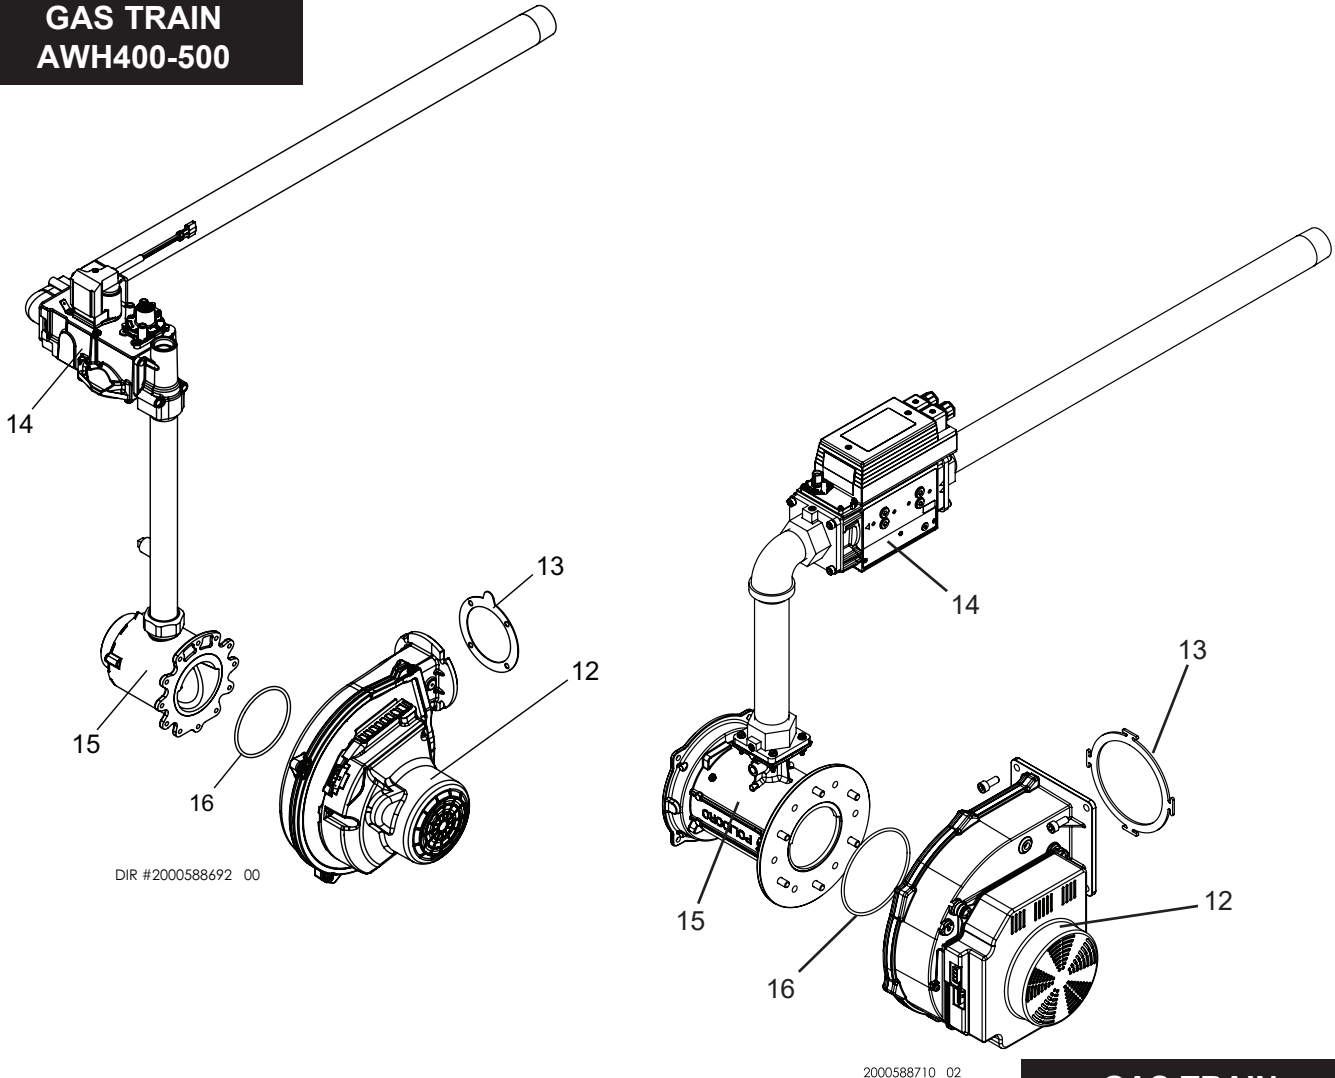

**GAS TRAIN
AWH400-500**