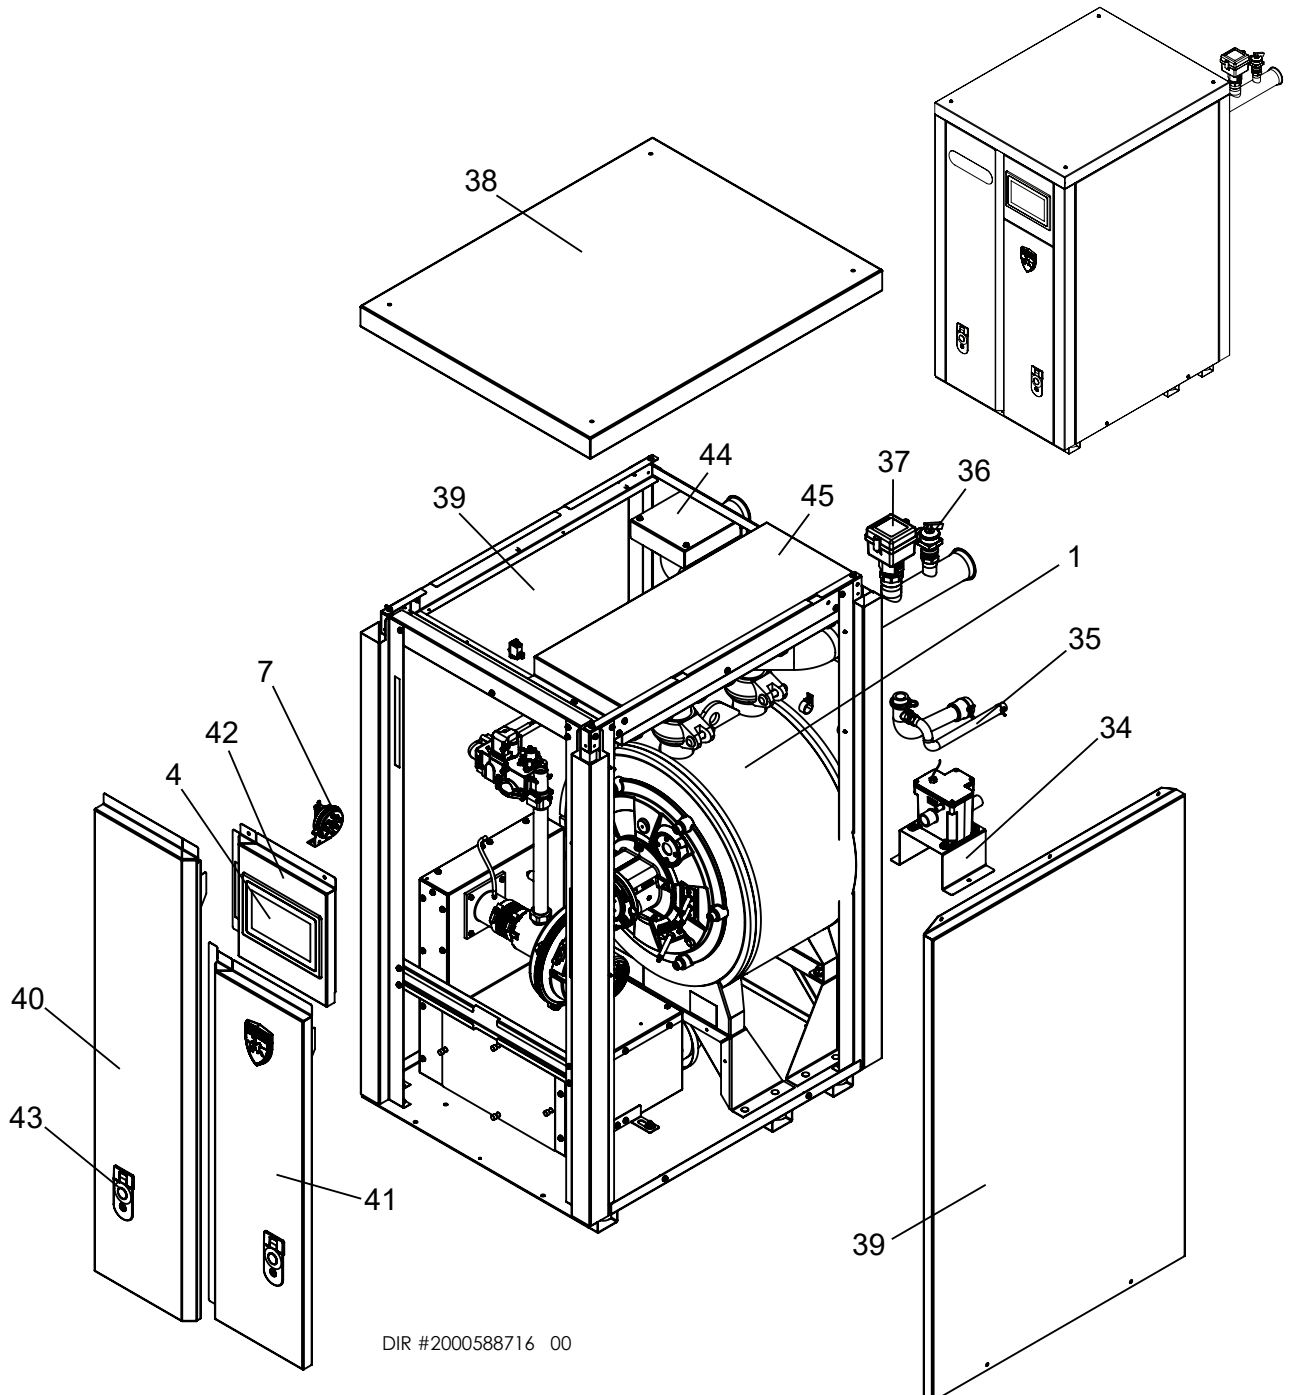

DIR #2000588716 00

**GAS TRAIN
AWH400-500**

**GAS TRAIN
AWH0650-1000**

CONTROLS

HEAT EXCHANGER

200843369 00

ITEM NO.	PART NO.	DESCRIPTION	MODEL
HEAT EXCHANGER ASSEMBLIES			
1	100330169	HEAT EXCHANGER ASSEMBLY	AWH0400
1	100330170	HEAT EXCHANGER ASSEMBLY	AWH0500
1	100330181	HEAT EXCHANGER ASSEMBLY	AWH0650
1	100330182	HEAT EXCHANGER ASSEMBLY	AWH0800
1	100330183	HEAT EXCHANGER ASSEMBLY	AWH1000
CONTROLS			
2	100208473*	LOW VOLTAGE CONNECTION BOARD	ALL
3	100330184*	CONTROL BOARD - MAIN	AWH0400
3	100333998*	CONTROL BOARD - MAIN	AWH0500
3	100333999*	CONTROL BOARD - MAIN	AWH0650
3	100334000*	CONTROL BOARD - MAIN	AWH0800
3	100334031*	CONTROL BOARD - MAIN	AWH1000
3	100357481*	CONTROL BOARD - MAIN - HIGH ALTITUDE	AWH0400
3	100357482*	CONTROL BOARD - MAIN - HIGH ALTITUDE	AWH0500
3	100357483*	CONTROL BOARD - MAIN - HIGH ALTITUDE	AWH0650
3	100357484*	CONTROL BOARD - MAIN - HIGH ALTITUDE	AWH0800
3	100357485*	CONTROL BOARD - MAIN - HIGH ALTITUDE	AWH1000
4	100330185*	DISPLAY ASSEMBLY INTERFACE	ALL
5	100208563*	SENSOR, INLET	ALL
6	100208558*	SENSOR, OUTLET	ALL
-	100330186*	SENSOR, FLUE W/ GROMMET	ALL
7	100208381*	SWITCH, AIR PRESSURE (NO SWITCH FOR 500, 650, OR 1000 MODELS)	AWH0400 & AWH0800
8	100208242	SWITCH, POWER ON/OFF	ALL
9	100388795	SWITCH, OVER-TEMP	ALL
10	100208509	PUMP RELAY	ALL