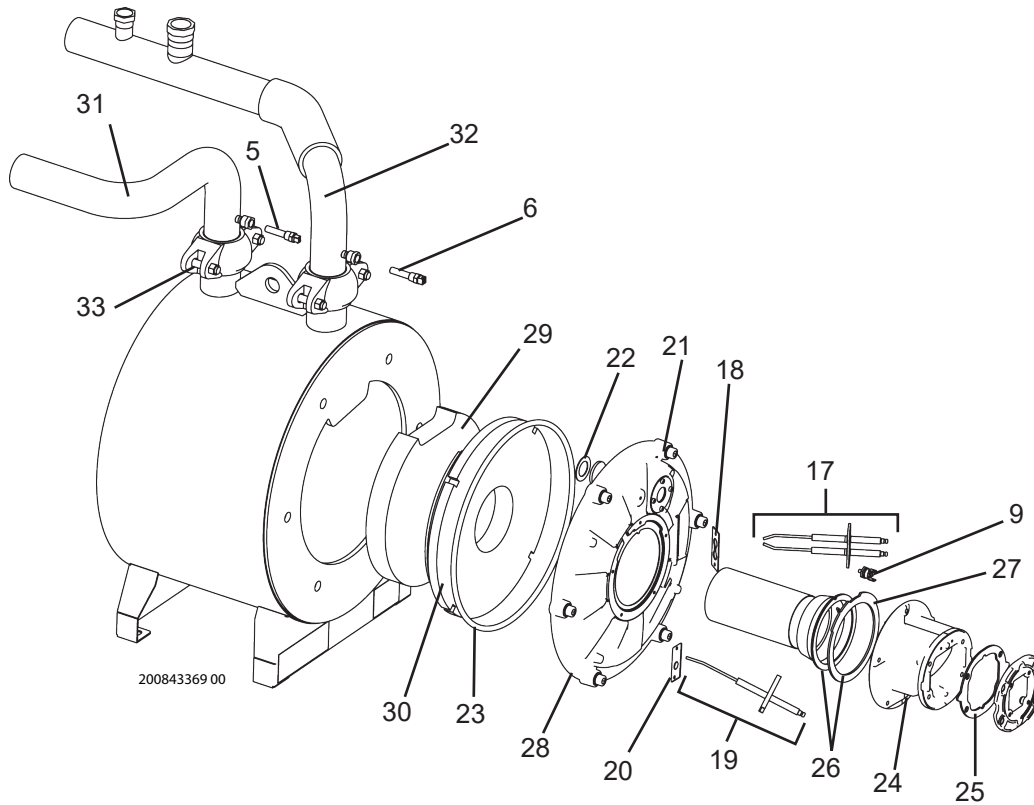

HEAT EXCHANGER

200843369 00

ITEM NO.	PART NO.	DESCRIPTION	MODEL
HEAT EXCHANGER ASSEMBLIES			
1	100330169	HEAT EXCHANGER ASSEMBLY	AWH0400
1	100330170	HEAT EXCHANGER ASSEMBLY	AWH0500
1	100330181	HEAT EXCHANGER ASSEMBLY	AWH0650
1	100330182	HEAT EXCHANGER ASSEMBLY	AWH0800
1	100330183	HEAT EXCHANGER ASSEMBLY	AWH1000
CONTROLS			
2	100208473*	LOW VOLTAGE CONNECTION BOARD	ALL
3	100330184*	CONTROL BOARD - MAIN	AWH0400
3	100333998*	CONTROL BOARD - MAIN	AWH0500
3	100333999*	CONTROL BOARD - MAIN	AWH0650
3	100334000*	CONTROL BOARD - MAIN	AWH0800
3	100334031*	CONTROL BOARD - MAIN	AWH1000
3	100357481*	CONTROL BOARD - MAIN - HIGH ALTITUDE	AWH0400
3	100357482*	CONTROL BOARD - MAIN - HIGH ALTITUDE	AWH0500
3	100357483*	CONTROL BOARD - MAIN - HIGH ALTITUDE	AWH0650
3	100357484*	CONTROL BOARD - MAIN - HIGH ALTITUDE	AWH0800
3	100357485*	CONTROL BOARD - MAIN - HIGH ALTITUDE	AWH1000
4	100330185*	DISPLAY ASSEMBLY INTERFACE	ALL
5	100208563*	SENSOR, INLET	ALL
6	100208558*	SENSOR, OUTLET	ALL
-	100330186*	SENSOR, FLUE W/ GROMMET	ALL
7	100208381*	SWITCH, AIR PRESSURE (NO SWITCH FOR 500, 650, OR 1000 MODELS)	AWH0400 & AWH0800
8	100208242	SWITCH, POWER ON/OFF	ALL
9	100388795	SWITCH, OVER-TEMP	ALL
10	100208509	PUMP RELAY	ALL

**PLEASE HAVE SERIAL NUMBER AVAILABLE WHEN ORDERING PARTS
*ITEMS DENOTE SUGGESTED INVENTORY PARTS**