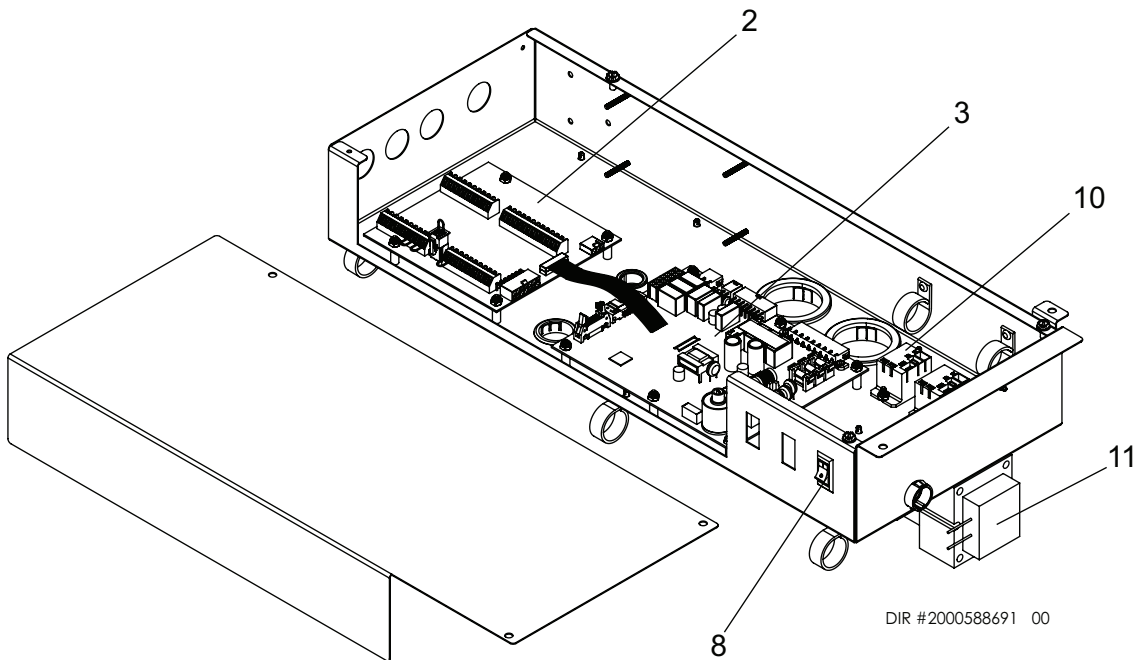

DIR #2000588716 00

**GAS TRAIN
AWH400-500**

**GAS TRAIN
AWH0650-1000**

CONTROLS

HEAT EXCHANGER

200843369 00

ITEM NO.	PART NO.	DESCRIPTION	MODEL
HEAT EXCHANGER ASSEMBLIES			
1	100330169	HEAT EXCHANGER ASSEMBLY	AWH0400
1	100330170	HEAT EXCHANGER ASSEMBLY	AWH0500
1	100330181	HEAT EXCHANGER ASSEMBLY	AWH0650
1	100330182	HEAT EXCHANGER ASSEMBLY	AWH0800
1	100330183	HEAT EXCHANGER ASSEMBLY	AWH1000
CONTROLS			
2	100208473*	LOW VOLTAGE CONNECTION BOARD	ALL
3	100330184*	CONTROL BOARD - MAIN	AWH0400
3	100333998*	CONTROL BOARD - MAIN	AWH0500
3	100333999*	CONTROL BOARD - MAIN	AWH0650
3	100334000*	CONTROL BOARD - MAIN	AWH0800
3	100334031*	CONTROL BOARD - MAIN	AWH1000
3	100357481*	CONTROL BOARD - MAIN - HIGH ALTITUDE	AWH0400
3	100357482*	CONTROL BOARD - MAIN - HIGH ALTITUDE	AWH0500
3	100357483*	CONTROL BOARD - MAIN - HIGH ALTITUDE	AWH0650
3	100357484*	CONTROL BOARD - MAIN - HIGH ALTITUDE	AWH0800
3	100357485*	CONTROL BOARD - MAIN - HIGH ALTITUDE	AWH1000
4	100330185*	DISPLAY ASSEMBLY INTERFACE	ALL
5	100208563*	SENSOR, INLET	ALL
6	100208558*	SENSOR, OUTLET	ALL
-	100330186*	SENSOR, FLUE W/ GROMMET	ALL
7	100208381*	SWITCH, AIR PRESSURE (NO SWITCH FOR 500, 650, OR 1000 MODELS)	AWH0400 & AWH0800
8	100208242	SWITCH, POWER ON/OFF	ALL
9	100388795	SWITCH, OVER-TEMP	ALL
10	100208509	PUMP RELAY	ALL