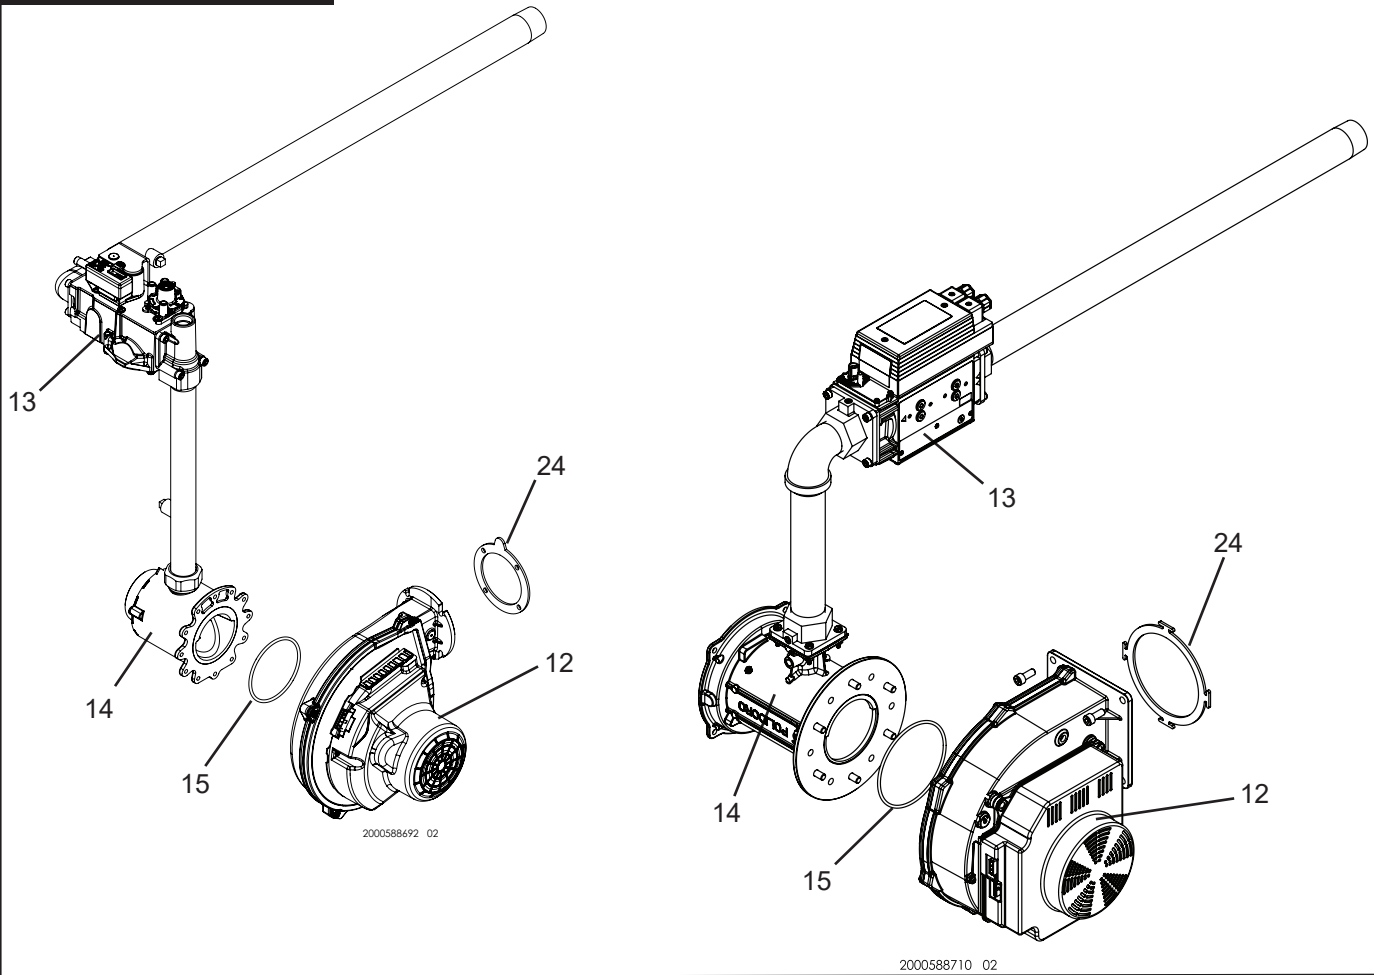

**GAS TRAIN
KBX400-500**