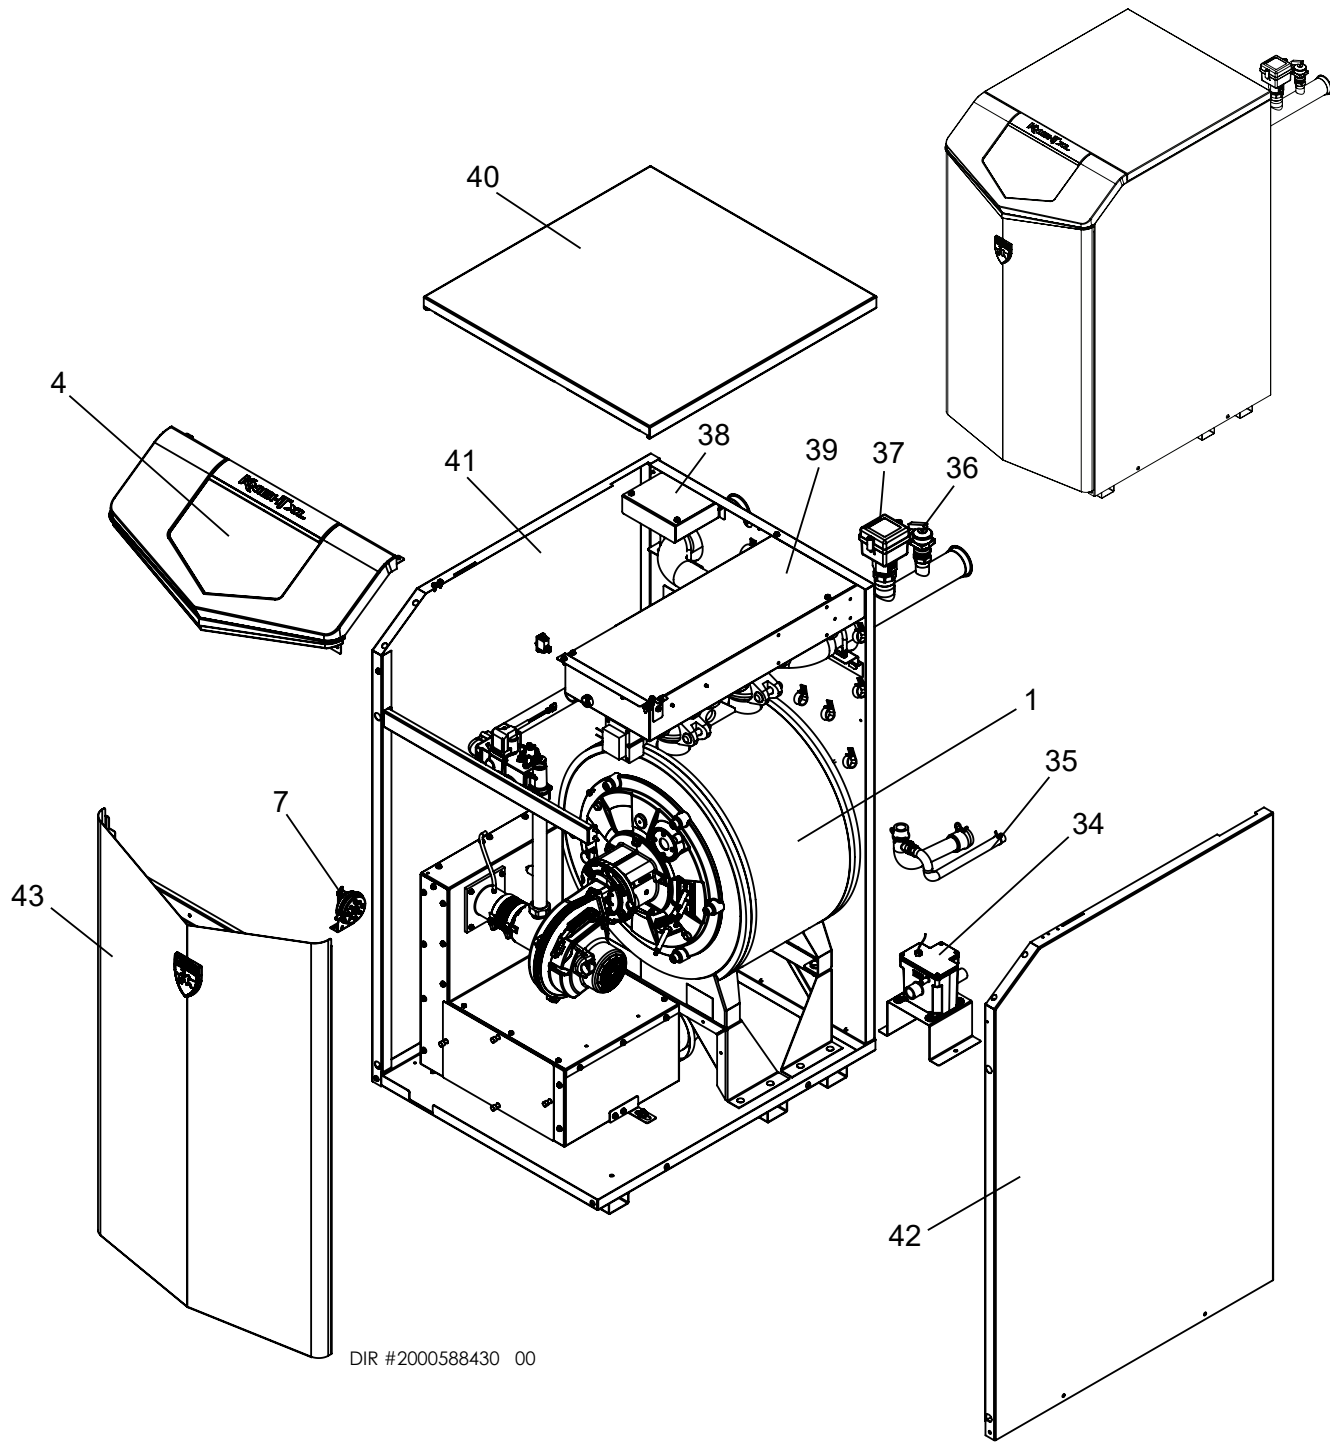

Knight XL Condensing Boiler KBX0400 - 0500 Series 100 & 101 KBX0650 - 1000 Series 110 & 111