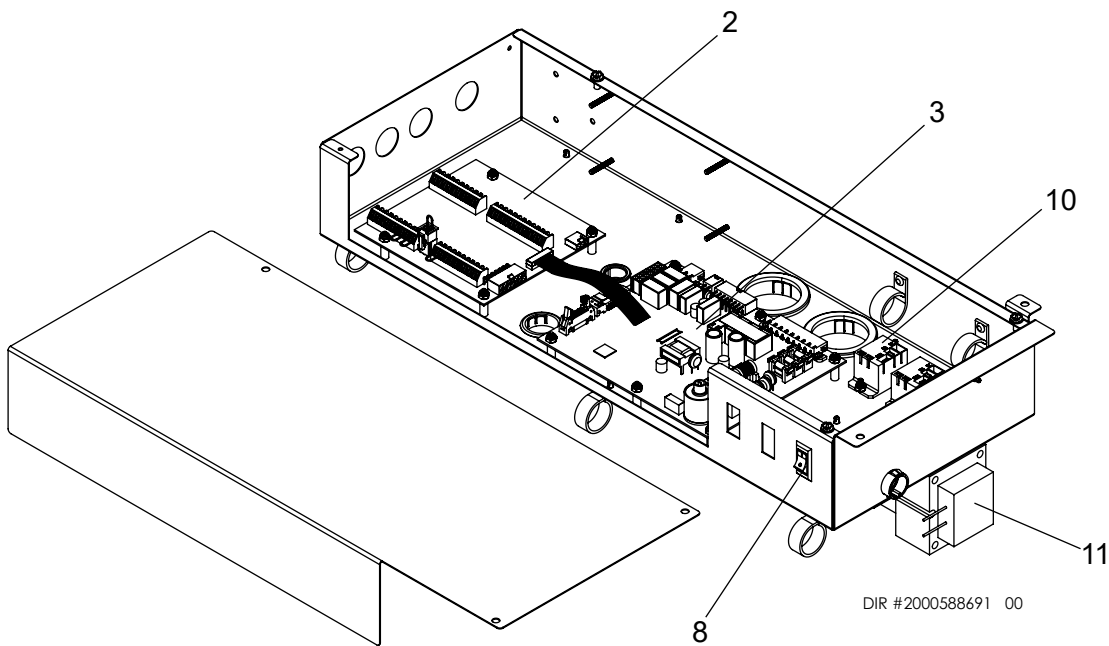

DIR #2000588430 00

**GAS TRAIN
KBX400-500**

**GAS TRAIN
KBX0650-1000**

CONTROLS

HEAT EXCHANGER

OUTDOOR

ITEM NO.	PART NO.	DESCRIPTION	MODEL
HEAT EXCHANGER ASSEMBLIES			
1	100330273	HEAT EXCHANGER ASSEMBLY	KBX0400
1	100330274	HEAT EXCHANGER ASSEMBLY	KBX0500
1	100330275	HEAT EXCHANGER ASSEMBLY	KBX0650
1	100330276	HEAT EXCHANGER ASSEMBLY	KBX0800
1	100330277	HEAT EXCHANGER ASSEMBLY	KBX1000
CONTROLS			
2	100208459*	LOW VOLTAGE CONNECTION BOARD, PRIOR SERIAL #2148	ALL
2	100351933	LOW VOLTAGE CONNECTION BOARD, BEG SERIAL #2148	ALL
3	100330278*	CONTROL BOARD - MAIN	KBX0400
3	100334032*	CONTROL BOARD - MAIN	KBX0500
3	100334033*	CONTROL BOARD - MAIN	KBX0650
3	100334034*	CONTROL BOARD - MAIN	KBX0800
3	100334035*	CONTROL BOARD - MAIN	KBX1000
3	100357494	CONTROL BOARD - MAIN - HIGH ALTITUDE	KBX0400
3	100357495	CONTROL BOARD - MAIN - HIGH ALTITUDE	KBX0500
3	100357496	CONTROL BOARD - MAIN - HIGH ALTITUDE	KBX0650
3	100357497	CONTROL BOARD - MAIN - HIGH ALTITUDE	KBX0800
3	100357499	CONTROL BOARD - MAIN - HIGH ALTITUDE	KBX1000
3	100334586	CONTROL BOARD - MAIN, OUTDOOR	KBX0400-O
3	100334587	CONTROL BOARD - MAIN, OUTDOOR	KBX0500-O
3	100334589	CONTROL BOARD - MAIN, OUTDOOR	KBX0650-O
3	100334590	CONTROL BOARD - MAIN, OUTDOOR	KBX0800-O
3	100334611	CONTROL BOARD - MAIN, OUTDOOR	KBX1000-O
3	100357486	CONTROL BOARD - MAIN - HIGH ALTITUDE, OUTDOOR	KBX0400-O
3	100357487	CONTROL BOARD - MAIN - HIGH ALTITUDE, OUTDOOR	KBX0500-O
3	100357489	CONTROL BOARD - MAIN - HIGH ALTITUDE, OUTDOOR	KBX0650-O
3	100357492	CONTROL BOARD - MAIN - HIGH ALTITUDE, OUTDOOR	KBX0800-O
3	100357493	CONTROL BOARD - MAIN - HIGH ALTITUDE, OUTDOOR	KBX1000-O
4	100330279*	DISPLAY ASSEMBLY INTERFACE	ALL
5	100208563*	SENSOR, INLET	ALL
6	100208558*	SENSOR, OUTLET	ALL
-	100330186*	SENSOR, FLUE W/ GROMMET	ALL
7	100208381*	SWITCH, AIR PRESSURE (NO SWITCH FOR 500, 650, OR 1000 MODELS)	KBX0400 & KBX0800
8	100208242	SWITCH, POWER ON/OFF	ALL
9	100388795	SWITCH, OVER-TEMP	ALL
10	100208509	PUMP RELAY	ALL
11	100340202	TRANSFORMER, 120 X 24V, 100VA, 50/60 HZ	ALL
GAS TRAIN			
12	100330187	FAN W/ GASKETS	KBX0400-0500
12	100330188	FAN W/ GASKETS	KBX0650-0800
12	100330189	FAN W/ GASKETS	KBX1000
13	100330192	GAS VALVE W/ GASKET	KBX0400-0500
13	100381188	GAS VALVE W/ FLANGES	KBX0650-KBX1000
14	100330194	VENTURI W/ GASKET (NATURAL GAS)	KBX0400
14	100330195	VENTURI W/ GASKET (NATURAL GAS)	KBX0500
14	100330196	VENTURI W/ GASKET (NATURAL GAS)	KBX0650
14	100330197	VENTURI W/ GASKET (NATURAL GAS)	KBX0800
14	100330199	VENTURI W/ GASKET (NATURAL GAS)	KBX1000
15	100208761	GASKET, VENTURI	KBX0400-0500
15	100233705	GASKET, VENTURI	KBX0650-0800
15	100233698	GASKET, VENTURI	KBX1000
-	100288880	O-RING, GAS VALVE	KBX0400-0500