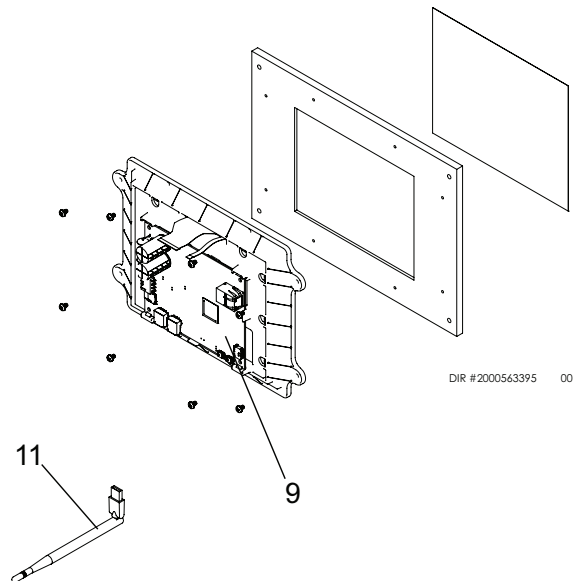

# DISPLAY

DIR #2000563395 00

ITEM NO.	PART NO.	DESCRIPTION	MODEL NO.
<b>CONTROLS</b>			
1	100274101	FAN ASSEMBLY	PB 2500 & 3000
1	100274103	FAN ASSEMBLY	PB 3500 & 4000
1	100274104	FAN ASSEMBLY	PB 5000
2	100274709	GASKET, FAN	PB 2500 - 4000
2	100274838	GASKET, FAN	PB 5000
3	<b>100274710*</b>	PRESSURE SWITCH, 0.23" WATER COLUMN	PB 3000 - 5000
4	<b>100208552*</b>	INLET SENSOR	ALL
5	<b>100208557*</b>	OUTLET SENSOR	ALL
6	<b>100274734*</b>	SENSOR, FLUE	ALL
7	100208481	LOW VOLTAGE CONNECTION BOARD	ALL
8	100274823	LOW VOLTAGE CONNECTION BOARD	ALL
9	100311038	DISPLAY INTERFACE ASSEMBLY	ALL
10	100274221	MAIN CONTROL BOARD	ALL
11	100274737	ANTENNA, USB ADAPTER, WIRELESS	ALL
12	100274738	CONTACTOR, RELAY	ALL
13	100274739	SWITCH, DISCONNECT	ALL
14	<b>100208179*</b>	HIGH LIMIT, MANUAL RESET	ALL
15	100274222	TRANSFORMER, HIGH VOLTAGE, 150V, 350VA	PB 5000
16	100208230	TRANSFORMER, LOW VOLTAGE, 24V, 40VA	ALL
17	100274743	TRANSFORMER, SPARK	ALL
18	100274744	PRESSURE SWITCH, 27.0" WATER COLUMN	ALL
19	100208385	PRESSURE SWITCH, 3" WATER COLUMN	ALL
20	<b>100274747*</b>	SWITCH, FLOW	ALL
<b>GAS TRAIN ASSEMBLIES</b>			
21	100274096	MAIN BURNER ASSEMBLY	PB 2500
21	100274097	MAIN BURNER ASSEMBLY	PB 3000
21	100274098	MAIN BURNER ASSEMBLY	PB 3500
21	100274099	MAIN BURNER ASSEMBLY	PB 4000
21	100274100	MAIN BURNER ASSEMBLY	PB 5000
22	<b>100274837*</b>	GASKET, BURNER	ALL
23	100274748	FAN / BURNER TRANSITION ADAPTER	PB 2500 - 4000
23	100274836	FAN / BURNER TRANSITION ADAPTER	PB 5000
24	<b>100274749*</b>	GASKET, FAN / BURNER TRANSITION ADAPTER	ALL
25	100274750	SIGHT GLASS	ALL
26	100274751	GASKET, SIGHT GLASS	ALL
27	100274752	GASKET, SIGHT GLASS	ALL
28	<b>100274105*</b>	IGNITOR, SPARK W/ GASKET	ALL
28	<b>100361227*</b>	IGNITOR, SPARK W/ GASKET (BEGINNING SERIAL #2025)	PB 5000
29	<b>100233662*</b>	GASKET, IGNITOR	ALL
30	<b>100274106*</b>	FLAME ROD ASSEMBLY W/ GASKET	ALL
30	<b>100361228*</b>	FLAME ROD ASSEMBLY W/ GASKET (BEGINNING SERIAL #2025)	PB 5000
31	<b>100233664*</b>	GASKET, FLAME ROD	ALL
32	100275044	GAS VALVE ASSEMBLY, NATURAL	PBN2500
32	100275045	GAS VALVE ASSEMBLY, NATURAL	PBN3000
32	100275046	GAS VALVE ASSEMBLY, NATURAL	PBN3500
32	100274122	GAS VALVE ASSEMBLY, NATURAL	PBN4000
32	100274123	GAS VALVE ASSEMBLY, NATURAL	PBN5000
32	100274124	GAS VALVE ASSEMBLY, LP	PBL2500
32	100274125	GAS VALVE ASSEMBLY, LP	PBL3000
32	100274126	GAS VALVE ASSEMBLY, LP	PBL3500
32	100274127	GAS VALVE ASSEMBLY, LP	PBL4000
32	100274128	GAS VALVE ASSEMBLY, LP	PBL5000
33	100274223	VENTURI ASSEMBLY	PB 2500 & 3000
34	100274224	GAS / AIR MIXER	PB 3500 - 5000